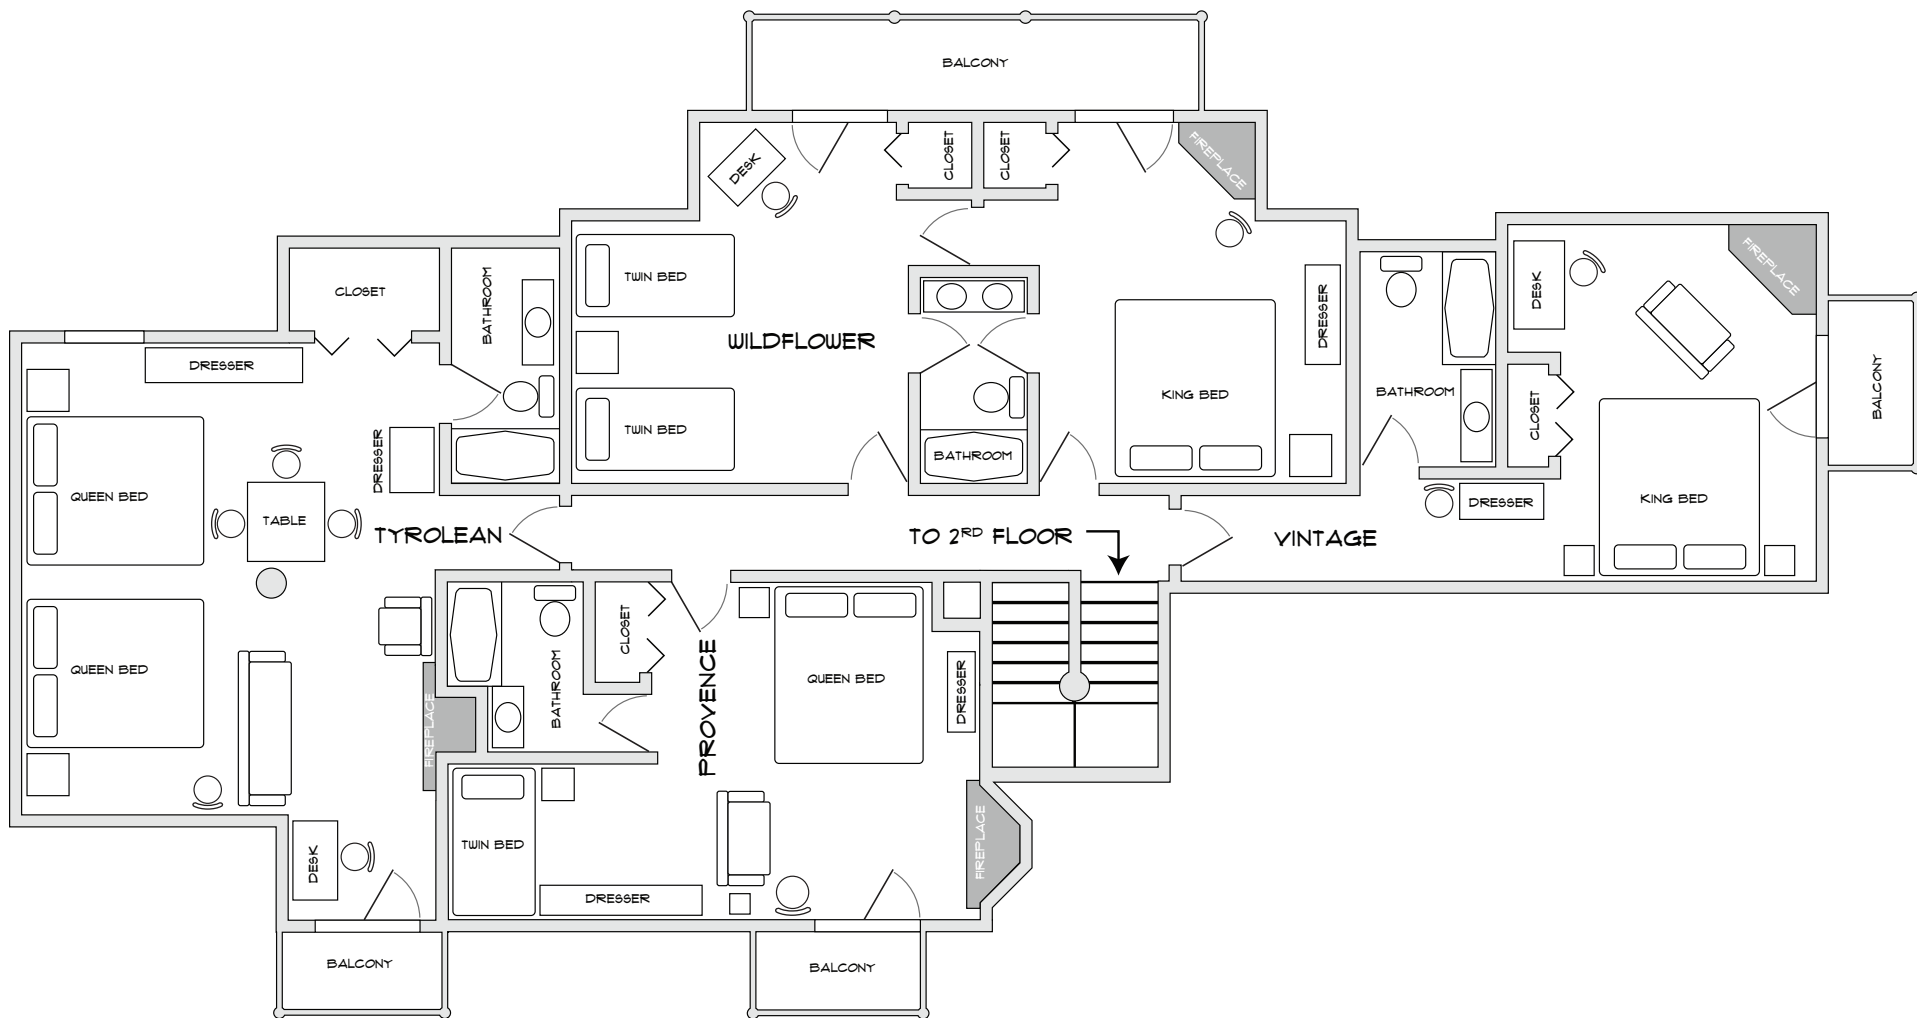

THE LODGE AT RED RIVER RANCH - 1<sup>ST</sup> FLOOR LAYOUT

COPYRIGHT © THE LODGE AT RED RIVER RANCH, 2019

RED RIVER RANCH  
Capitol Reef Luxury Lodging

**THE LODGE AT RED RIVER RANCH - 2<sup>ND</sup> FLOOR LAYOUT**

COPYRIGHT © THE LODGE AT RED RIVER RANCH, 2019

**RED RIVER RANCH**  
 Capitol Reef Luxury Lodging

THE LODGE AT RED RIVER RANCH - 3<sup>RD</sup> FLOOR LAYOUT

COPYRIGHT © THE LODGE AT RED RIVER RANCH, 2013

RED RIVER RANCH  
Capitol Reef Luxury Lodging