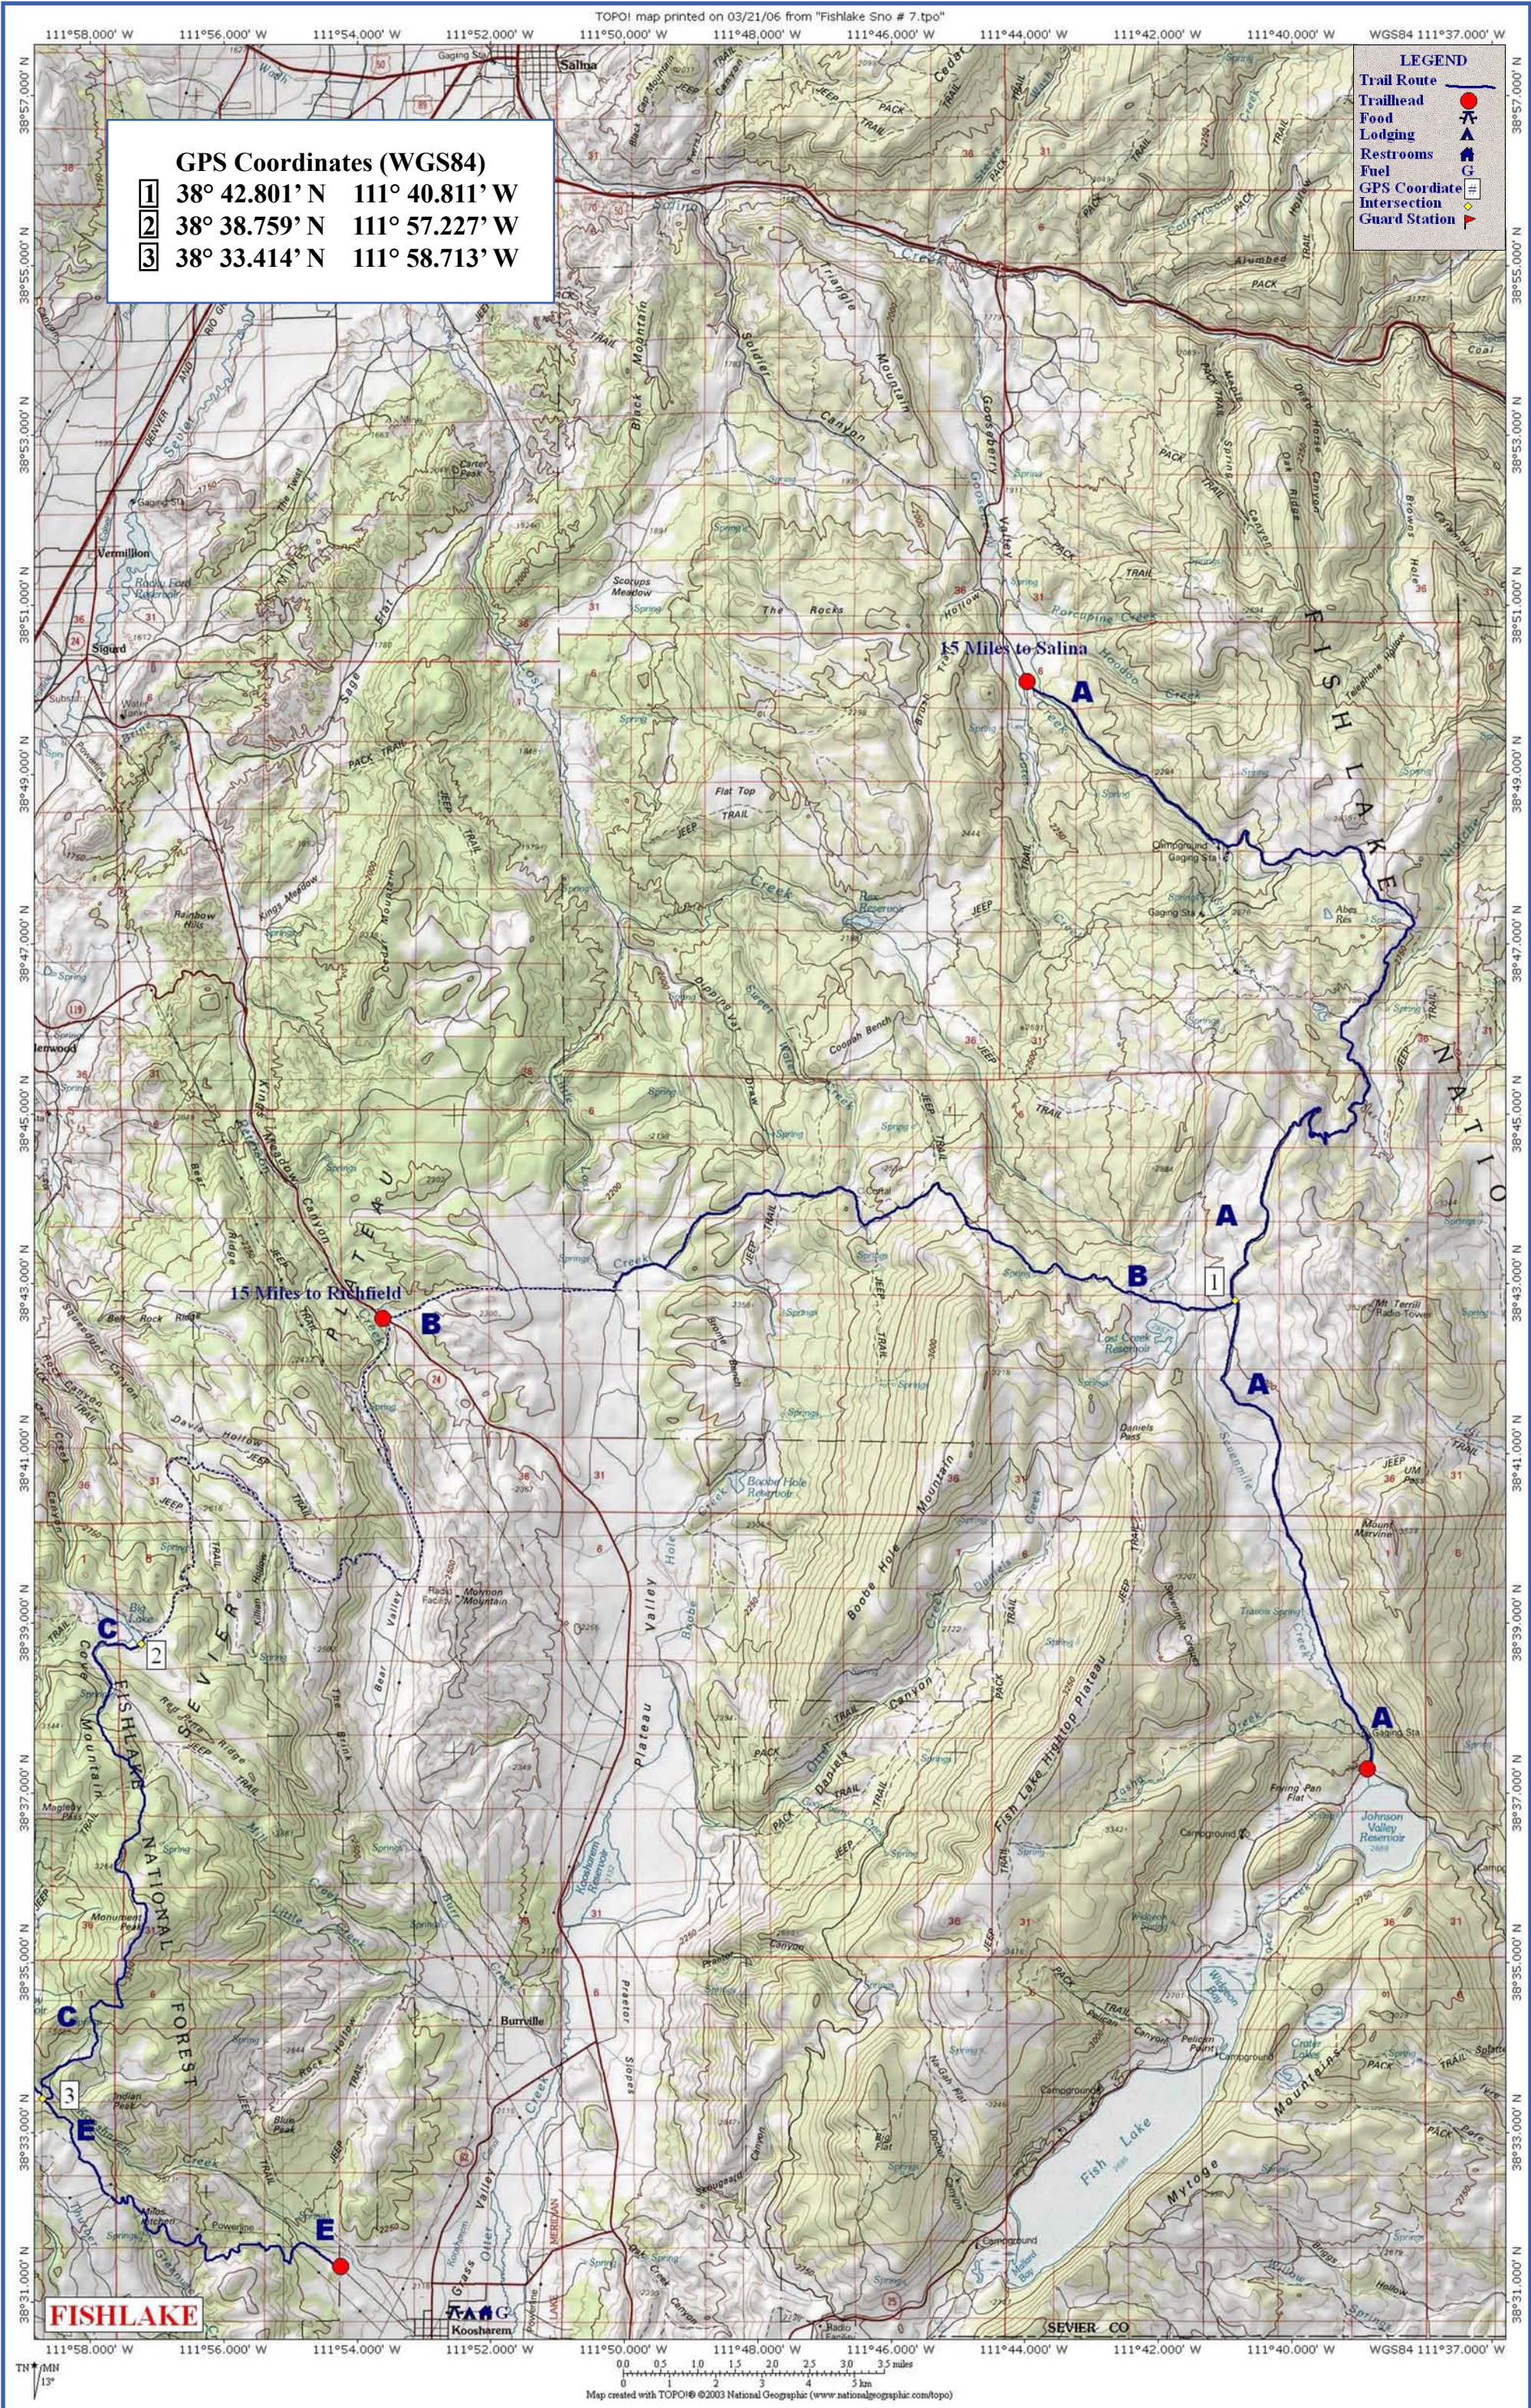

LEGEND

- Trail Route 
- Trailhead 
- Food 
- Lodging 
- Restrooms 
- Fuel 
- GPS Coordinate Intersection 
- Guard Station 

GPS Coordinates (WGS84)

- 1** 38° 42.801' N 111° 40.811' W
- 2** 38° 38.759' N 111° 57.227' W
- 3** 38° 33.414' N 111° 58.713' W

FISHLAKE

KAAC

SEVIER CO